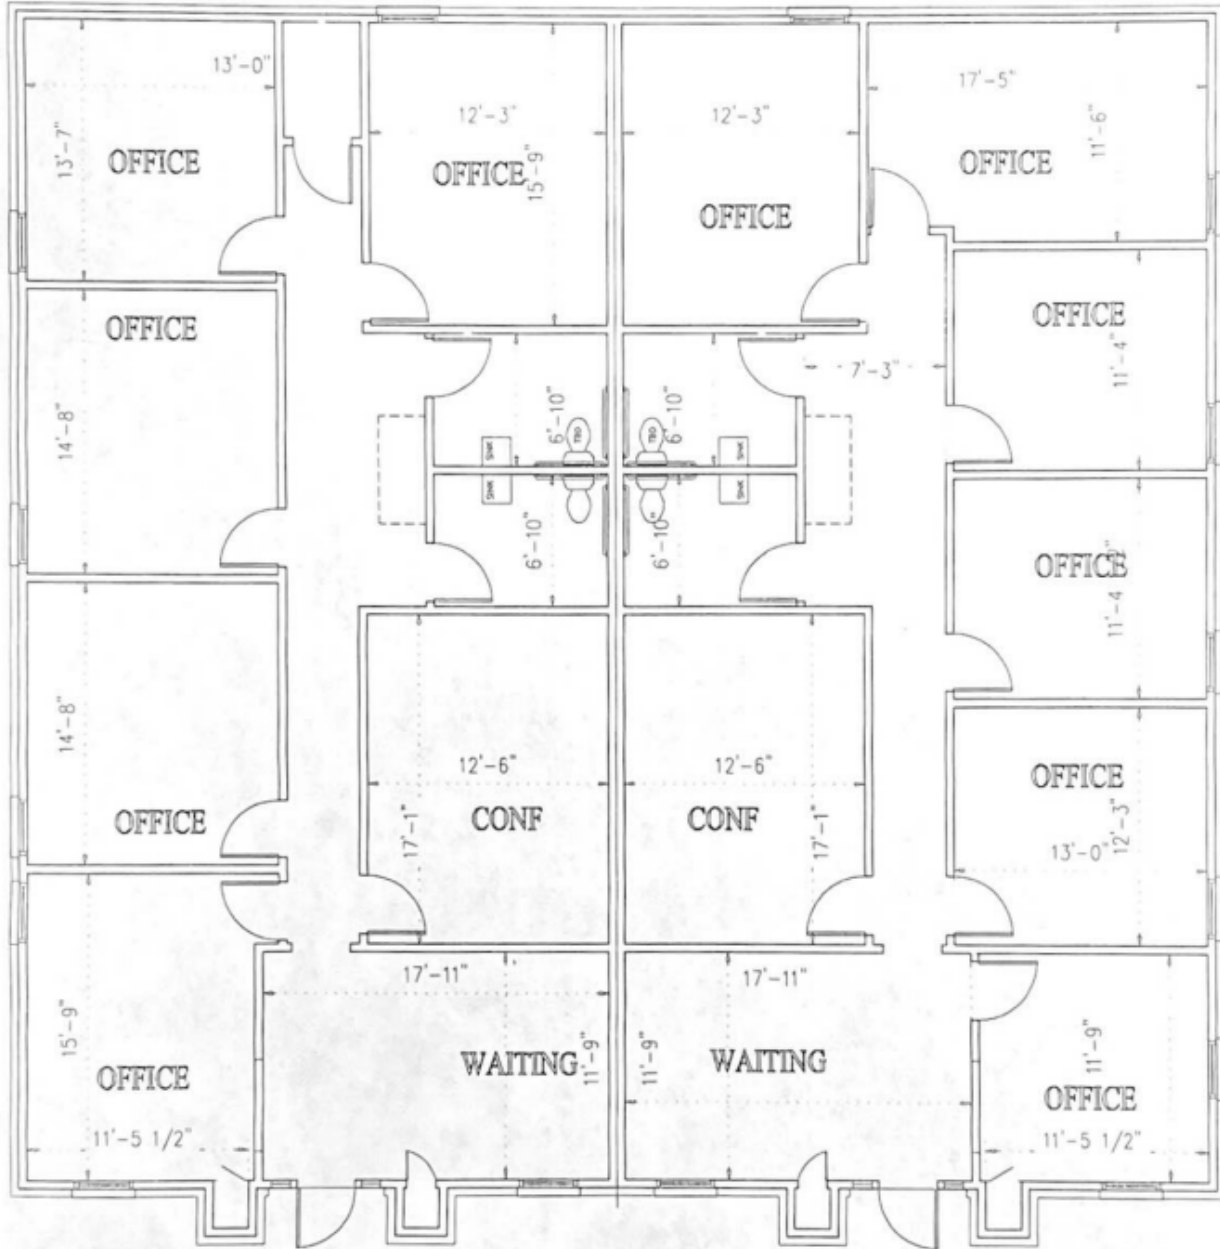

PLAINS

FOR LEASE

13833 Technology Drive. Edmond, OK 73013

PROPERTY DETAILS

- Size: 1,950 sq. ft.
- 4 offices
- Conference Room
- Reception
- Waiting Room
 - Separate bathrooms
- Kitchenette

PLAINS

PLAINS

13833 TECHNOLOGY DRIVE